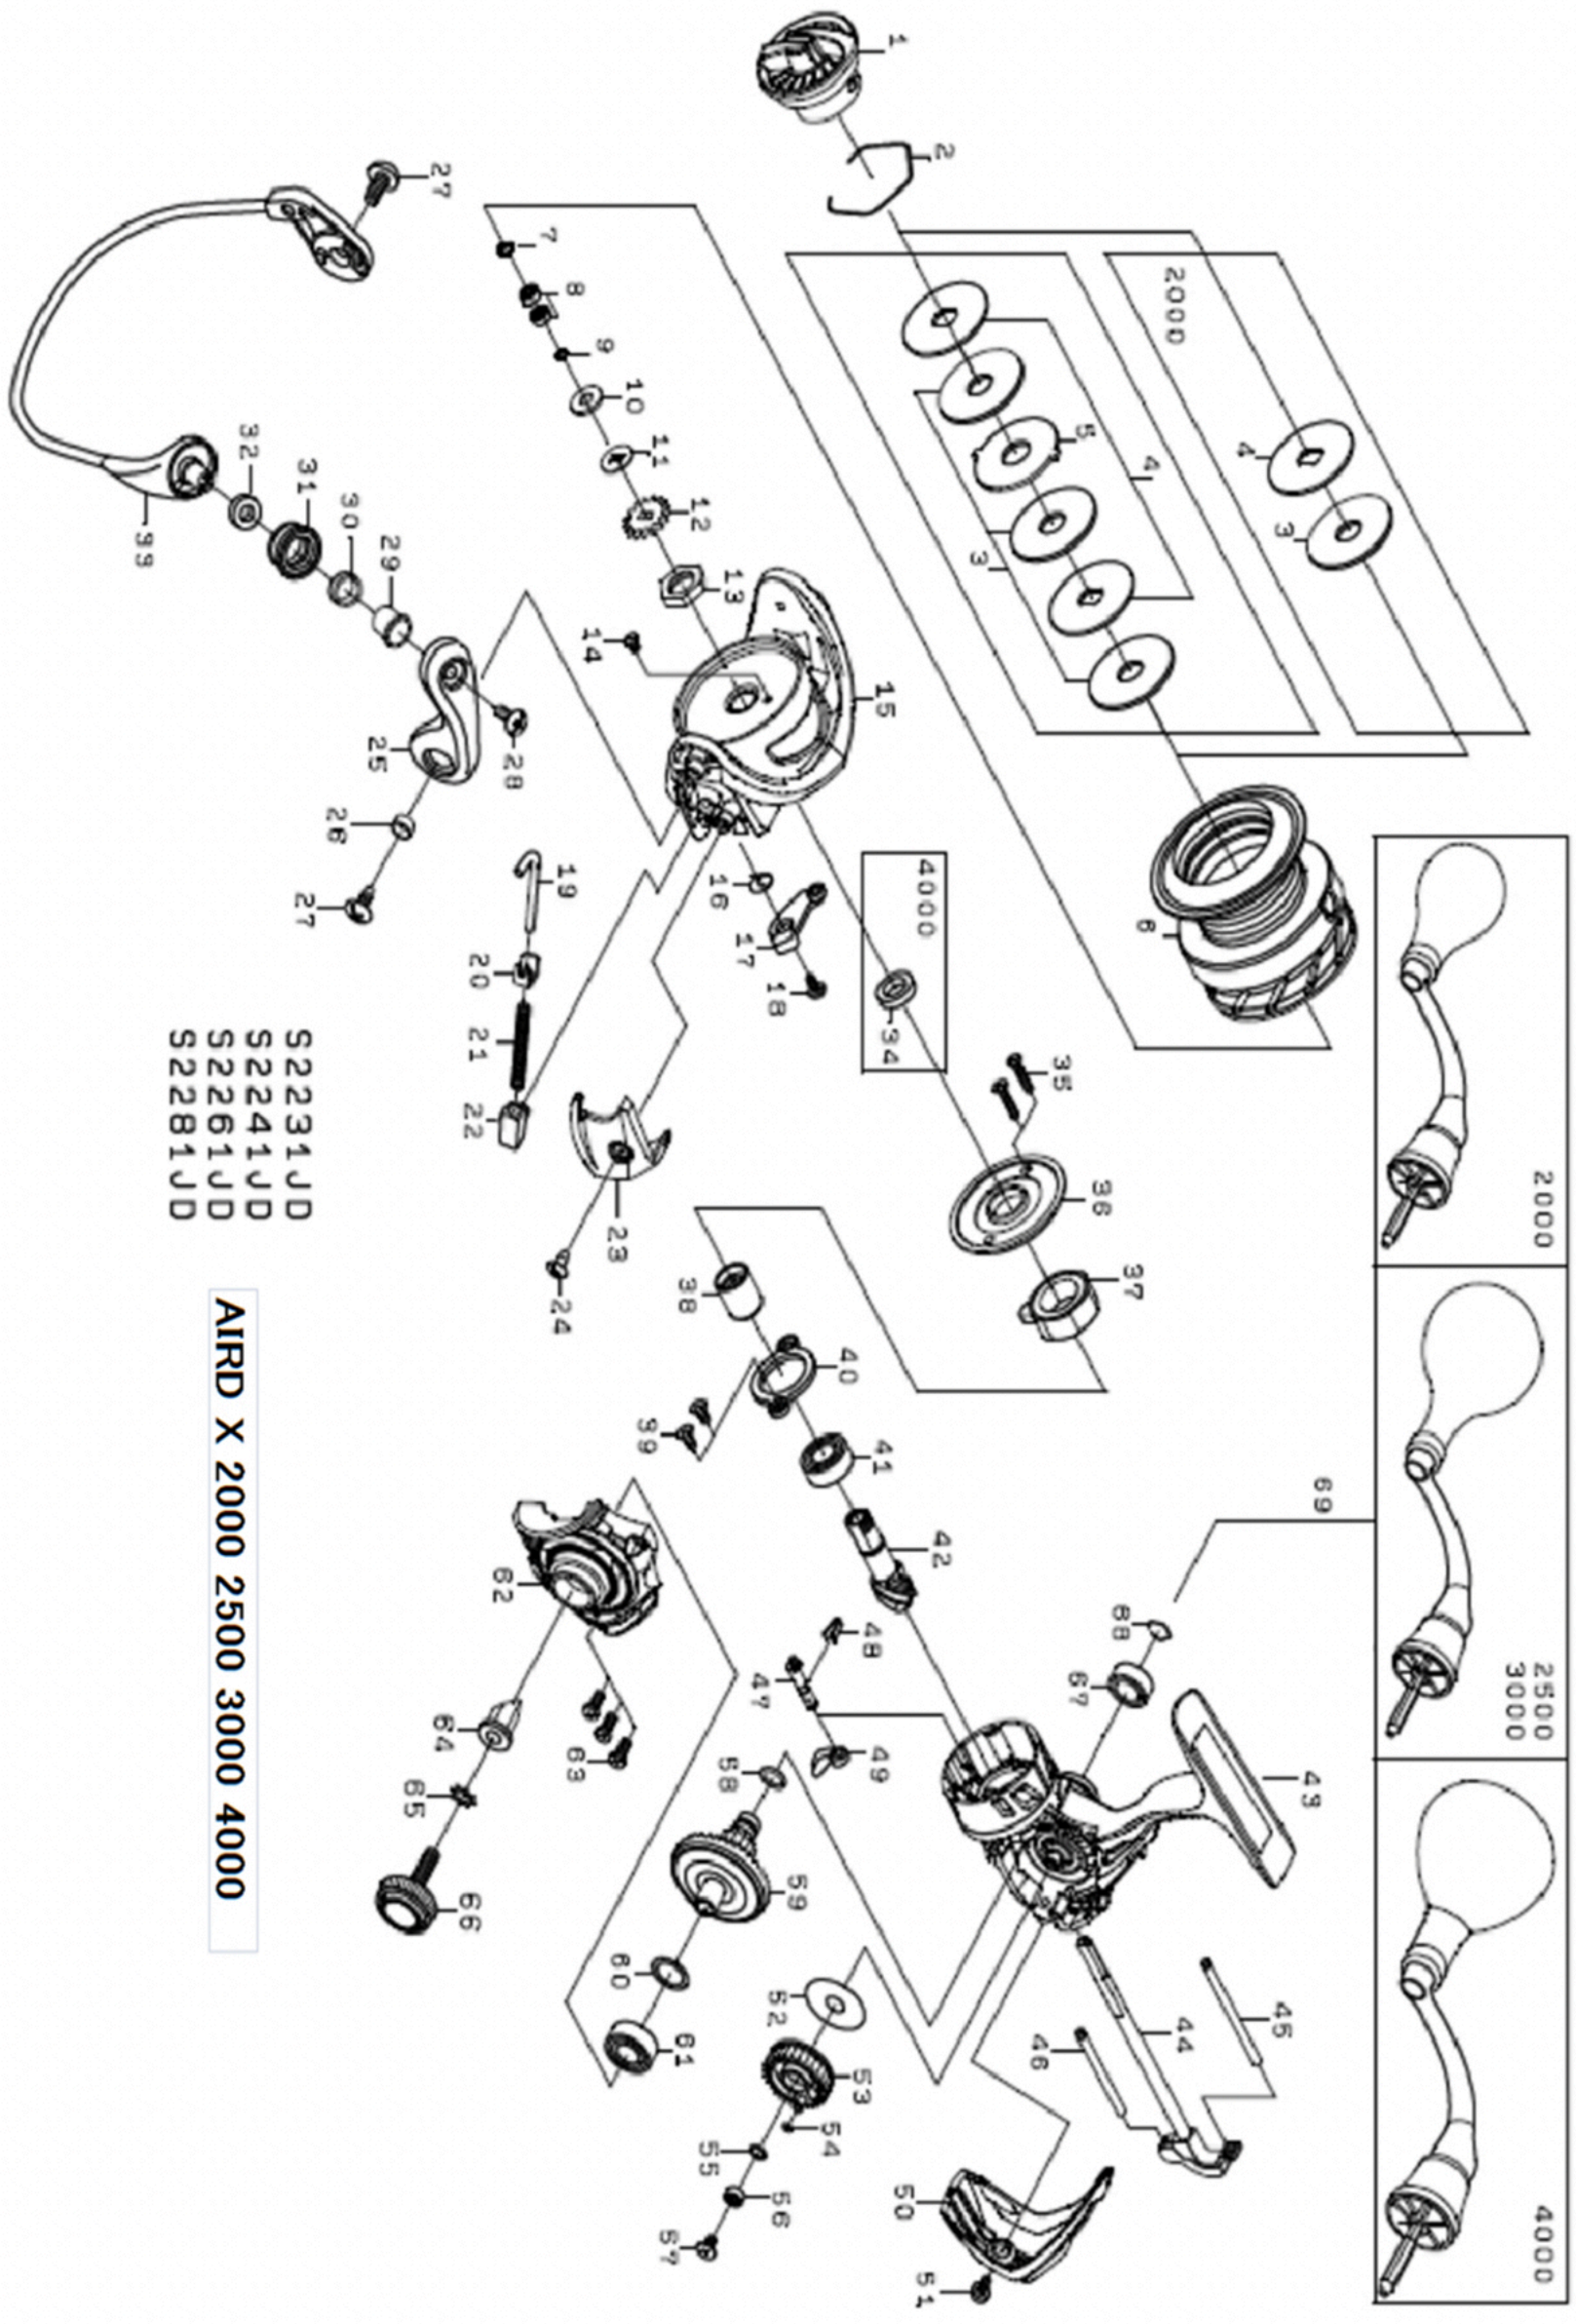

# AIRD X 4000

Feel Alive.

Please quote by part number, not key number when ordering.  
[spares@daiwaaustralia.com.au](mailto:spares@daiwaaustralia.com.au) PH: (02) 8644 8644

REEL NAME	MGFT CODE	KEY NO	PARTS CODE	DESCRIPTION
AIRD X 4000	S2281JD	1	6Q184601	Drag Knob
AIRD X 4000	S2281JD	2	6F373301	Drag Washer Retainer
AIRD X 4000	S2281JD	3	6E136001	Drag Washer
AIRD X 4000	S2281JD	4	6E467201	Key Washer
AIRD X 4000	S2281JD	5	63733606	Eared Washer
AIRD X 4000	S2281JD	2~6	6Q283101	Spool Assembly
AIRD X 4000	S2281JD	7	6G213001	"O"-Ring (A)
AIRD X 4000	S2281JD	8	6G469005	Ball Bearing (A)
AIRD X 4000	S2281JD	9	6B411706	Washer (A)
AIRD X 4000	S2281JD	10	6E398000	Washer (B)
AIRD X 4000	S2281JD	11	6E467101	Washer (C)
AIRD X 4000	S2281JD	12	6G839301	Click Gear
AIRD X 4000	S2281JD	13	6Q135201	Rotor Nut
AIRD X 4000	S2281JD	14	6H022701	Screw (A)
AIRD X 4000	S2281JD	15	6Q134504	Rotor
AIRD X 4000	S2281JD	16	6H413601	Bail Trip Lever Spring
AIRD X 4000	S2281JD	17	6Q134601	Bail Trip Lever
AIRD X 4000	S2281JD	18	6H417701	Screw (B)
AIRD X 4000	S2281JD	19	6Q134801	Bail Spring Shaft
AIRD X 4000	S2281JD	20	6H576101	Retainer
AIRD X 4000	S2281JD	21	6H640701	Bail Spring
AIRD X 4000	S2281JD	22	6Q121501	Bail Spring Holder
AIRD X 4000	S2281JD	23	6Q134902	Cover (A)
AIRD X 4000	S2281JD	24	6G270801	Screw (C)
AIRD X 4000	S2281JD	25	6Q121604	Bail Arm
AIRD X 4000	S2281JD	26	6Q121701	Collar (A)
AIRD X 4000	S2281JD	27	6G205001	Screw (D)
AIRD X 4000	S2281JD	28	6G195602	Screw (E)
AIRD X 4000	S2281JD	29	6G195501	Collar (B)
AIRD X 4000	S2281JD	30	6G220701	Collar (C)
AIRD X 4000	S2281JD	31	6J089902	Line Roller
AIRD X 4000	S2281JD	32	6Q203401	Collar (D)
AIRD X 4000	S2281JD	33	6Q282901	Bail Assembly
AIRD X 4000	S2281JD	34	6H640301	Collar (E)
AIRD X 4000	S2281JD	35	6G837101	Screw (F)
AIRD X 4000	S2281JD	36	6Q134301	Cap
AIRD X 4000	S2281JD	37	6J015701	Roller Clutch
AIRD X 4000	S2281JD	38	6J021301	Spacing Sleeve
AIRD X 4000	S2281JD	39	6Q126201	Screw (G)
AIRD X 4000	S2281JD	40	6J020801	Bearing Retainer (A)
AIRD X 4000	S2281JD	41	66354801	Ball Bearing (B)
AIRD X 4000	S2281JD	42	6Q208701	Pinion Gear
AIRD X 4000	S2281JD	43	6Q282701	Body
AIRD X 4000	S2281JD	44	6Q168701	Main Shaft
AIRD X 4000	S2281JD	45	6Q126303	Stabilizer Bar (A)
AIRD X 4000	S2281JD	46	6Q119103	Stabilizer Bar (B)
AIRD X 4000	S2281JD	47	6Q133401	Anti-Reverse Cam
AIRD X 4000	S2281JD	48	6H697801	Anti-Reverse Cam Spring
AIRD X 4000	S2281JD	49	6Q118001	Anti-Reverse Lever
AIRD X 4000	S2281JD	50	6Q134402	Rear Cover
AIRD X 4000	S2281JD	51	6G270801	Screw (H)
AIRD X 4000	S2281JD	52	6G644201	Washer (D)
AIRD X 4000	S2281JD	53	6Q133501	Oscillate Gear
AIRD X 4000	S2281JD	54	6B853101	"O"-Ring (B)
AIRD X 4000	S2281JD	55	6G522100	Washer (E)
AIRD X 4000	S2281JD	56	6G467105	Ball Bearing (C)
AIRD X 4000	S2281JD	57	6H463401	Screw (I)
AIRD X 4000	S2281JD	58	6G645301	"O"-Ring (C)
AIRD X 4000	S2281JD	59	6Q167401	Drive Gear
AIRD X 4000	S2281JD	60	63737800	Washer (F)
AIRD X 4000	S2281JD	61	6G523405	Ball Bearing (D)
AIRD X 4000	S2281JD	62	6Q282801	Side Cover
AIRD X 4000	S2281JD	63	6G115001	Screw (J)
AIRD X 4000	S2281JD	64	6F721202	Collar (F)
AIRD X 4000	S2281JD	65	61608401	Washer (G)
AIRD X 4000	S2281JD	66	6Q136102	Handle Screw
AIRD X 4000	S2281JD	67	6B861705	Ball Bearing (E)
AIRD X 4000	S2281JD	68	6G525101	Bearing Retainer (B)
AIRD X 4000	S2281JD	69	6Q283001	Handle Assembly
AIRD X 4000	S2281JD	200	6Q283501	Handle Knob As
AIRD X 4000	S2281JD	201	6G469005	Ball Bearing
AIRD X 4000	S2281JD	202	6B411700	Washer
AIRD X 4000	S2281JD	203	6B679308	Truss Head Screw
AIRD X 4000	S2281JD	204	6J313201	Screw As